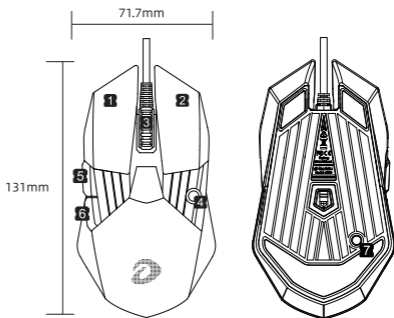

DAREU 

User Manual

Mouse x1

User manual x1

Product description

Buttons

- ① Left button
- ② Right button
- ③ Scroll button
- ④ DPI button
- ⑤ Forward key
- ⑥ Backward key
- ⑦ Lighting button

Parameter

Connection: USB wired

Cable length: 1.8 meters

DPI: 800/1200/2400/4000/18000

Acceleration: 50G

Tracking speed: 400IPS

Report rate: 125/250/500/1000Hz

Lighting: RGB

Weight: 83±5g

Dimension: 131*40.5*72mm

How to use driver

Download driver from Dareu's official website (www.dareu.com) and install it.

1

Driver interface

2

Marco interface

3 English

DPI: 800/1200/2400/4000/18000

Ускорение: 50G

Скорость слежения: 400IPS

Отчетность: 125/250/500/1000Гц

Освещение: RGB

Вес: 83±5 г

Размеры: 131*40.5*72мм

Как использовать драйвер