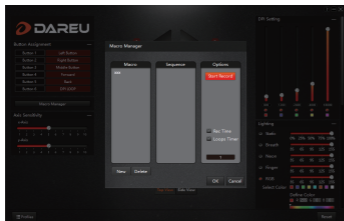

Dimension: 131*40.5*72mm

How to use driver

Download driver from Dareu's official website (www.dareu.com) and install it.

1

Driver interface

2

Marco interface

3 English