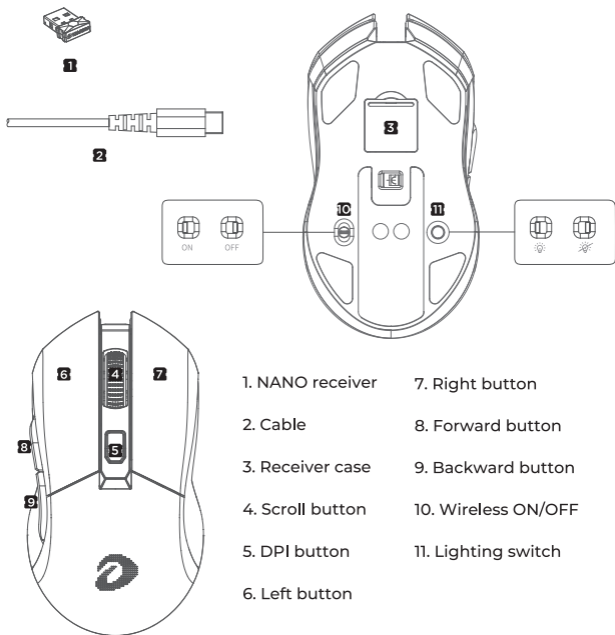

# User Manual

Mouse x1

cable x1

Charging dock x1

User manual x1

Connection: wired and 2.4G wireless

Cable length: 1.5 meters

Sensor: AIM-WL (DAREU customized)