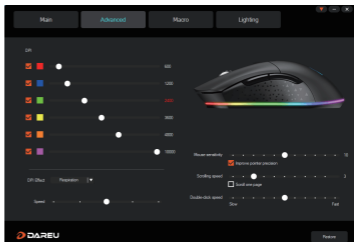

Download the driver from DAREU website if needed.

*Pictures are for reference only, please log in: www.dareu.com to learn more.

1

Driver interface